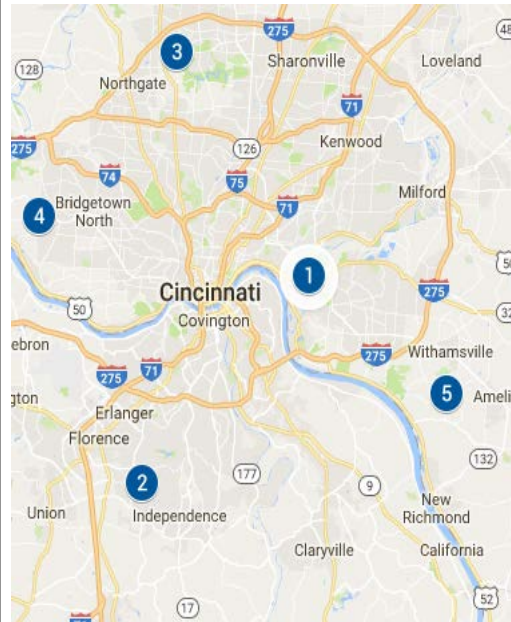

2) LSE TeeView. Now available at Neumann GC and Reeves GC! Designed for kids ages 5 and 6. TeeView classes allow kids to experience a 'preview' of The First Tee. Classes are one hour and run 2 days.

TeeView participants may then register for core LSE classes once they reach age 7 and are ready to commit to multi-week classes sessions.

Teaching Locations

- 1. Reeves GC**
4747 Playfield Lane
- 2. Golf Courses of Kenton Co**
3908 Richardson Road
- 3. Meadow Links & Golf Academy**
10999 Mill Road
- 4. Neumann GC**
7215 Bridgetown Road
Woodland GC
5820 Muddy Creek Road
- 5. Legendary Run GC,**
915 E. Legendary Run