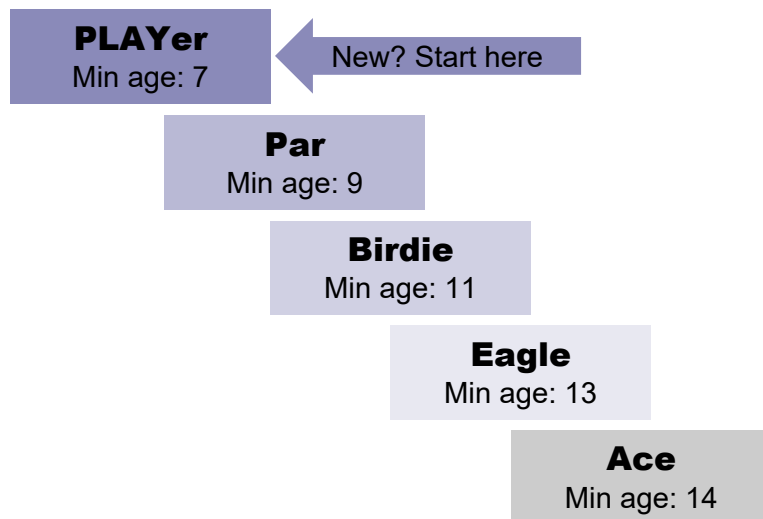

2017 Life Skills Experience

More than a golf camp! Developed by leading educators and coaches around the country, The First Tee Life Skills Experience (LSE) is an innovative, proven program that uses a platform of golf instruction to teach kids the important character-building life skills, core values and healthy habits they'll need throughout lives.

- Children start as early as age 7, and advance through the program's five tiers as they age and complete proficiency testing in both their golf and character skills.
- Participants are encouraged to continue in TFT through H.S. graduation. As teens at higher levels, TFT offers a range of opportunities to earn scholarships, and participate in leadership & golf experiences.

New to The First Tee? All children begin at the PLAYER level.

Returning students enroll at the program level they've achieved. Contact us if you're unsure of level.

At all levels, must reach minimum age by first week of session.

All students new to The First Tee must begin in a PLAYer class...

- Students must be at least 7 years old the first week of class.
- New students 10 or older are invited to register for our **PLAYer 10+ class**, offered only at Reeves.
- All new students 7 or older may register for PLAYer 7+ classes.